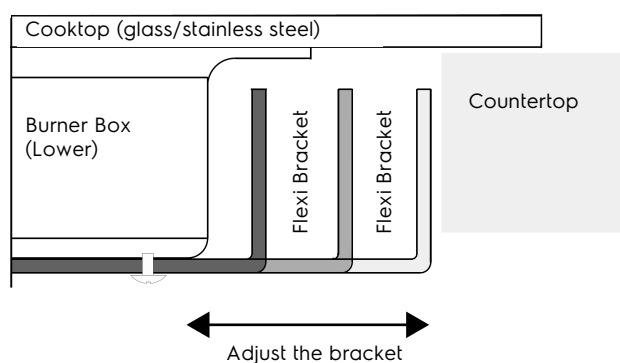

Dimension Guide

Gas Cooktop

Model:

EHG8321BC

Cut-Out Dimension Range

Width (630 - 765) x Depth (350-465) R50

IMPORTANT

This is a guide of product dimensions only. For complete installation instructions, refer to the manual provided with product.