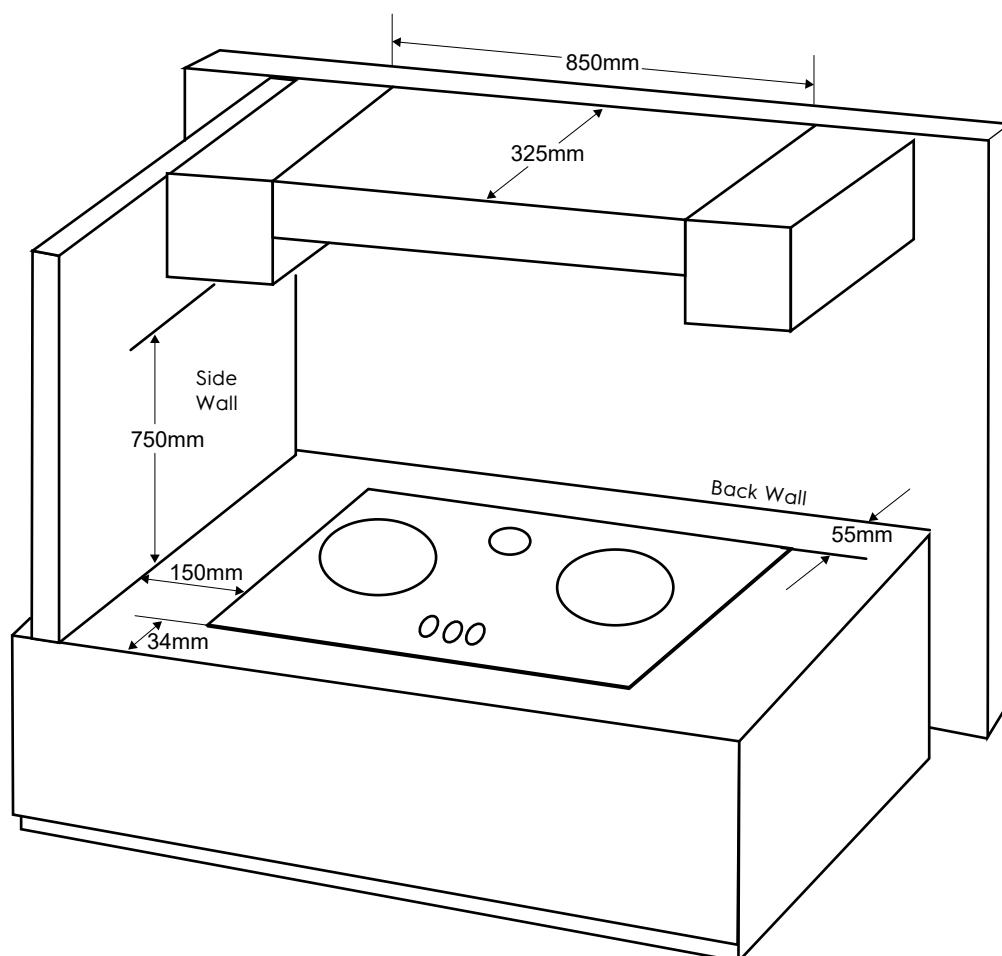

Dimension Guide

Gas Cooktop

Model:

EHG8321BC

Cut-Out Dimension Range

Width (630 - 765) x Depth (350-465) R50

IMPORTANT

This is a guide of product dimensions only. For complete installation instructions, refer to the manual provided with product.