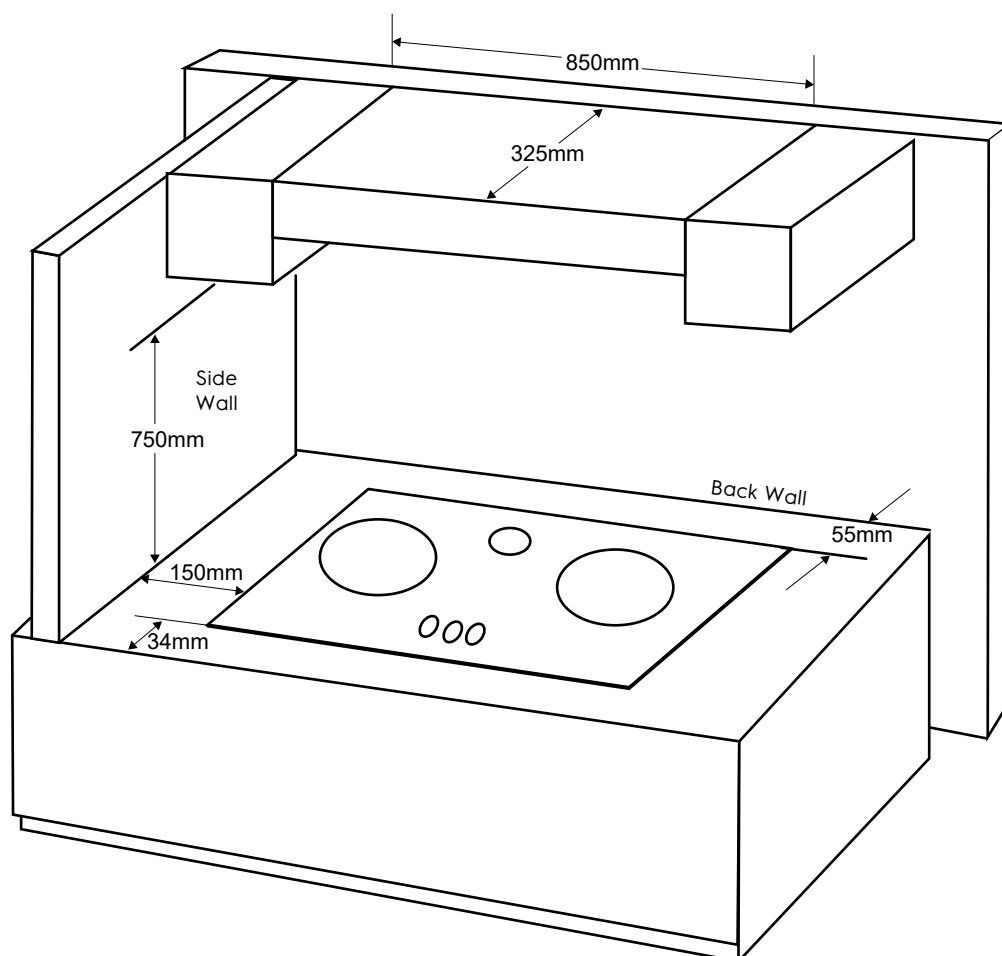

Dimension Guide

Gas Cooktop

Model:

EHG9231BC

Cut-Out Dimension Range

Width (700 -865) x Depth (405-480) R50

IMPORTANT

This is a guide of product dimensions only. For complete installation instructions, refer to the manual provided with product.