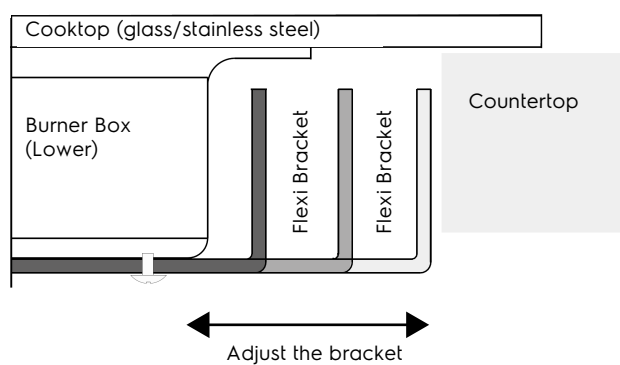

Dimension Guide

Gas Cooktop

Model:

EHG9231BC

Cut-Out Dimension Range

Width (700 -865) x Depth (405-480) R50

IMPORTANT

This is a guide of product dimensions only. For complete installation instructions, refer to the manual provided with product.