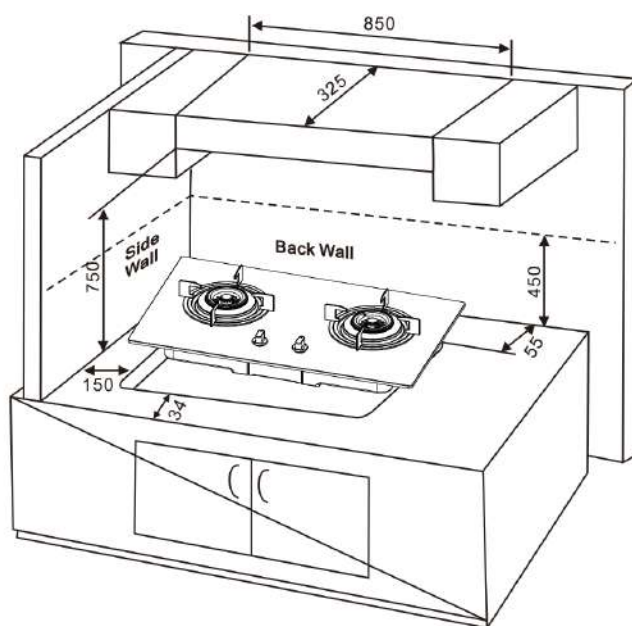

Dimension Guide

Built-in Gas Hob / 90cm

Model:
EHG933SA

Dimensions

	width	height	depth
Cut-out (mm)	705		405
Product (mm)	860	150	510

*To combustible surface (dimension is not relevant if the adjacent surface is non-combustible).

Please note! Dimensions to be used as a guide only. All customers MUST refer to the user manual supplied with the product for detailed installation instructions.

© 2021 Electrolux S.E.A PTE. LTD. E_DIM_EHG933SA_May21