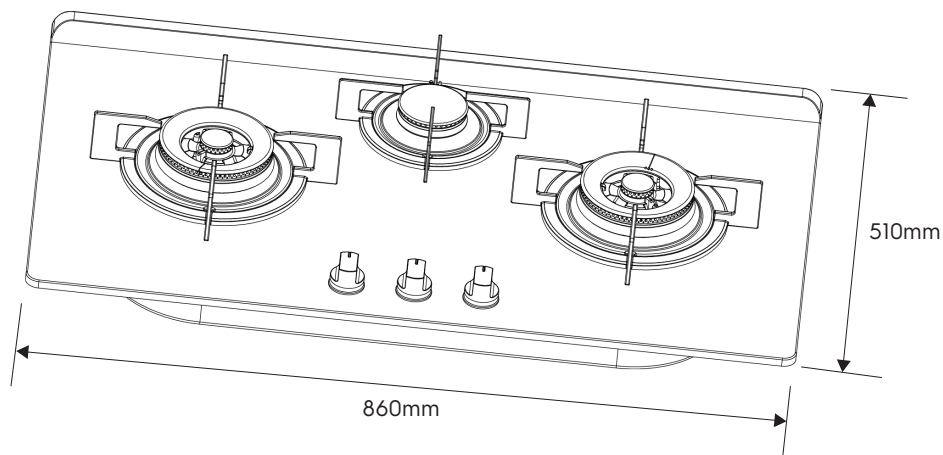

Dimension Guide

Built-in Gas Hob / 90cm

Model:
EHG933SA

Dimensions

	width	height	depth
Cut-out (mm)	705		405
Product (mm)	860	150	510

*To combustible surface (dimension is not relevant if the adjacent surface is non-combustible).

Please note! Dimensions to be used as a guide only. All customers MUST refer to the user manual supplied with the product for detailed installation instructions.

© 2021 Electrolux S.E.A PTE. LTD. E_DIM_EHG933SA_May21