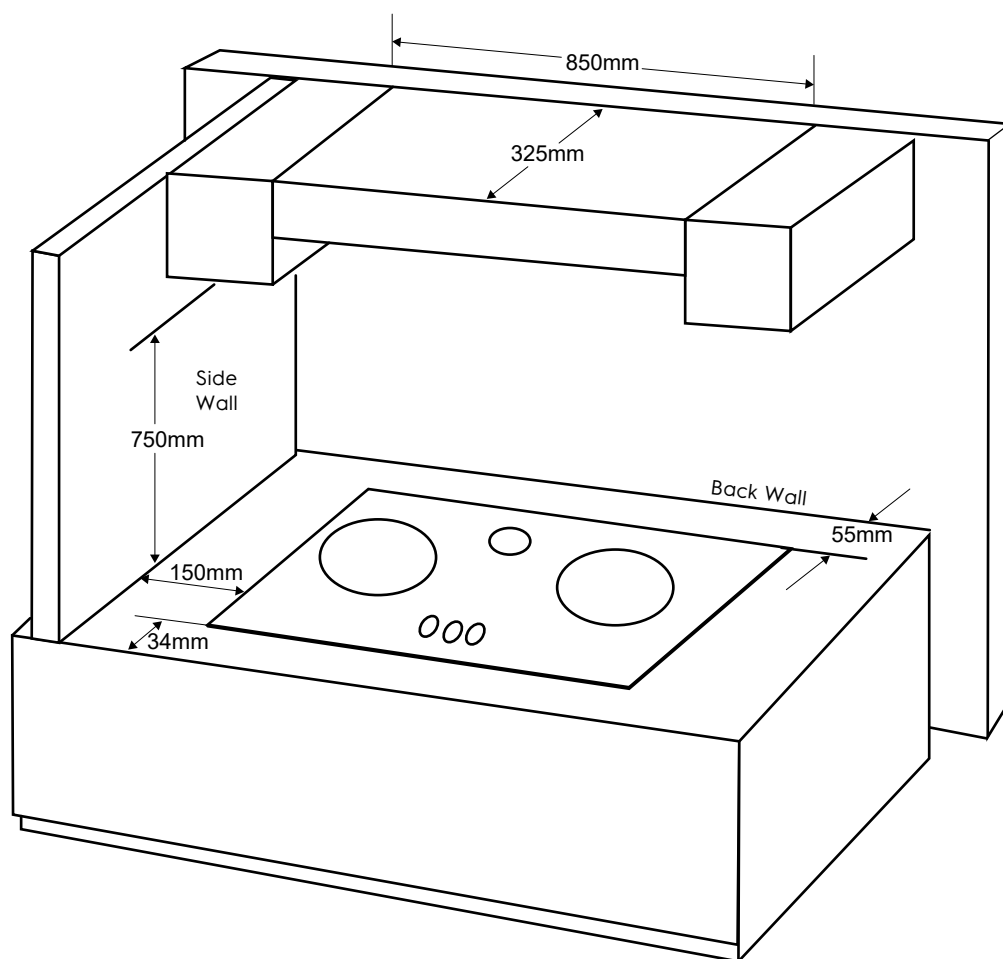

Dimension Guide

Gas Cooktop

Model:
EHG9351BC

Cut-Out Dimension Range

Width (700 -865) x Depth (405-480) R50

IMPORTANT

This is a guide of product dimensions only. For complete installation instructions, refer to the manual provided with product.