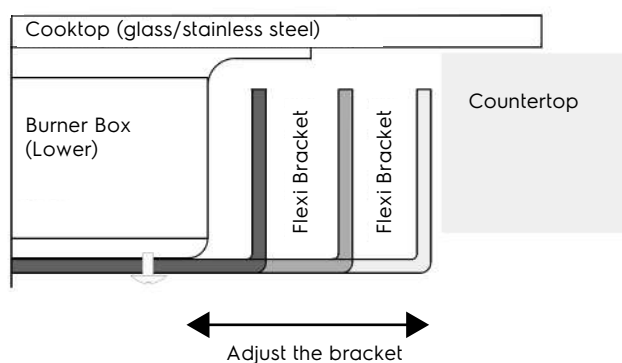

Dimension Guide

Gas Cooktop

Model:
EHG9351BC

Cut-Out Dimension Range

Width (700 -865) x Depth (405-480) R50

IMPORTANT

This is a guide of product dimensions only. For complete installation instructions, refer to the manual provided with product.