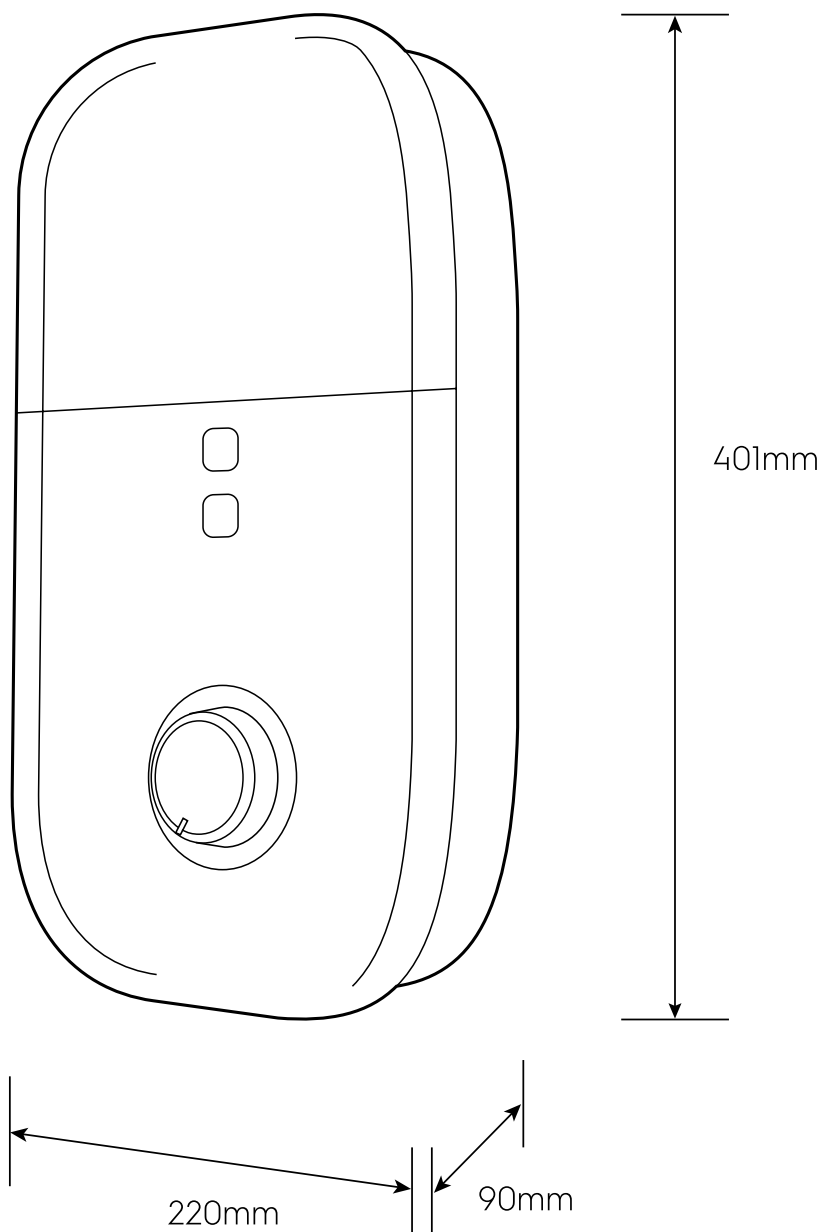

Dimension Guide

Electric Instant Water Heater

Model:
EWE361KA-DWB6

Dimensions			
	width	height	depth
Product (mm)	220	401	90

Please note! Dimensions to be used as a guide only. All customers MUST refer to the user manual supplied with the product for detailed installation instructions.
© 2021 Electrolux S.E.A PTE. LTD. E_DIM_EWE361KA-DWB6_Jun21