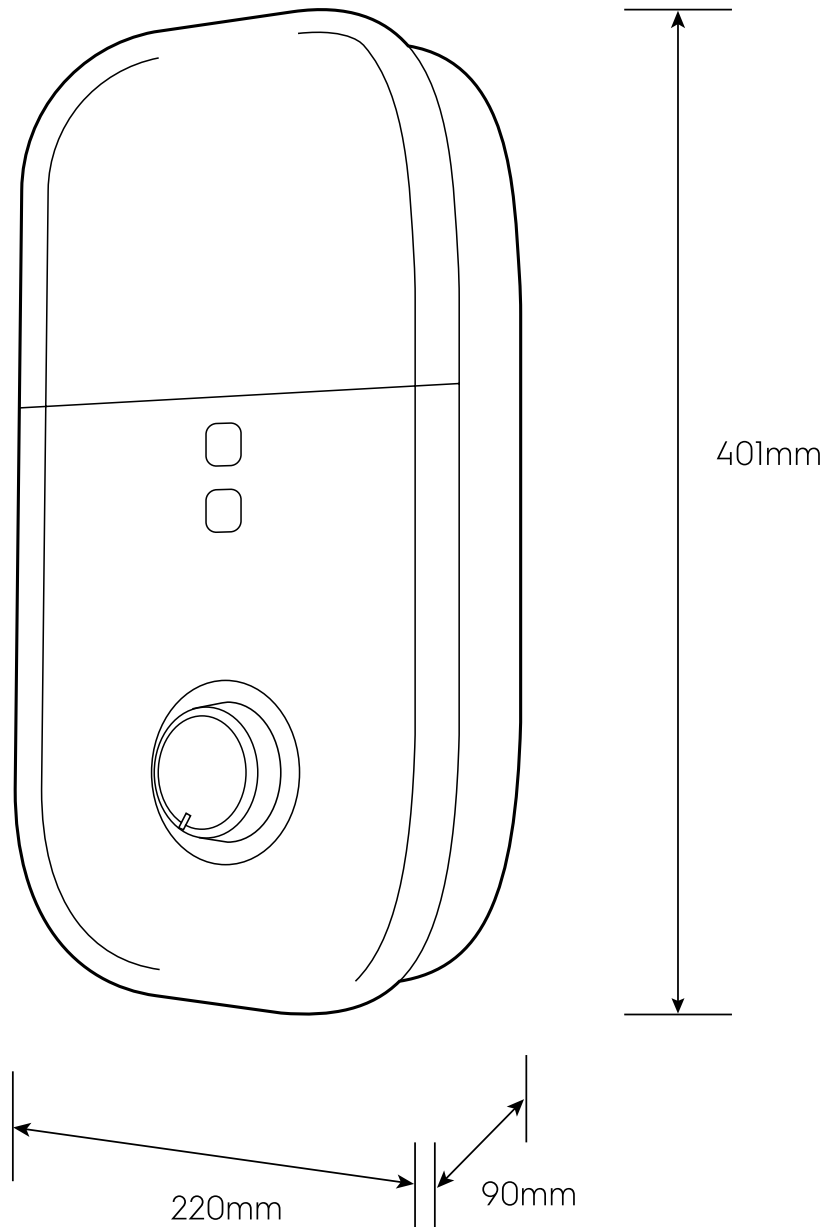

Dimension Guide

Electric Instant Water Heater

Model:
EWE361KA-DWG1

Dimensions			
	width	height	depth
Product (mm)	220	401	90

Please note! Dimensions to be used as a guide only. All customers MUST refer to the user manual supplied with the product for detailed installation instructions.
© 2021 Electrolux S.E.A PTE. LTD. E_DIM_EWE361KA-DWG1_Jun21