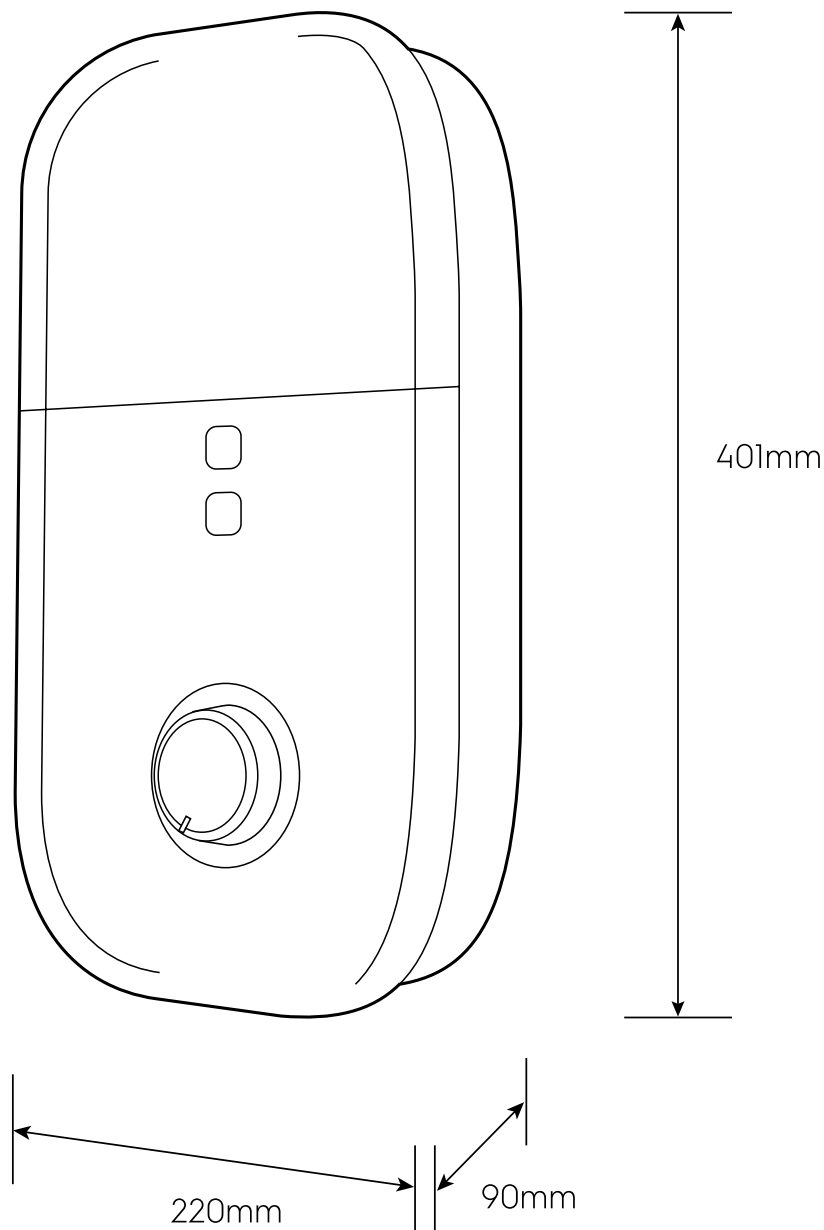

Dimension Guide

Electric Instant Water Heater

Model:
EWE361KA-DWG6

Dimensions			
	width	height	depth
Product (mm)	220	401	90

Please note! Dimensions to be used as a guide only. All customers MUST refer to the user manual supplied with the product for detailed installation instructions.
© 2021 Electrolux S.E.A PTE. LTD. E_DIM_EWE361KA-DWG6_Jun21