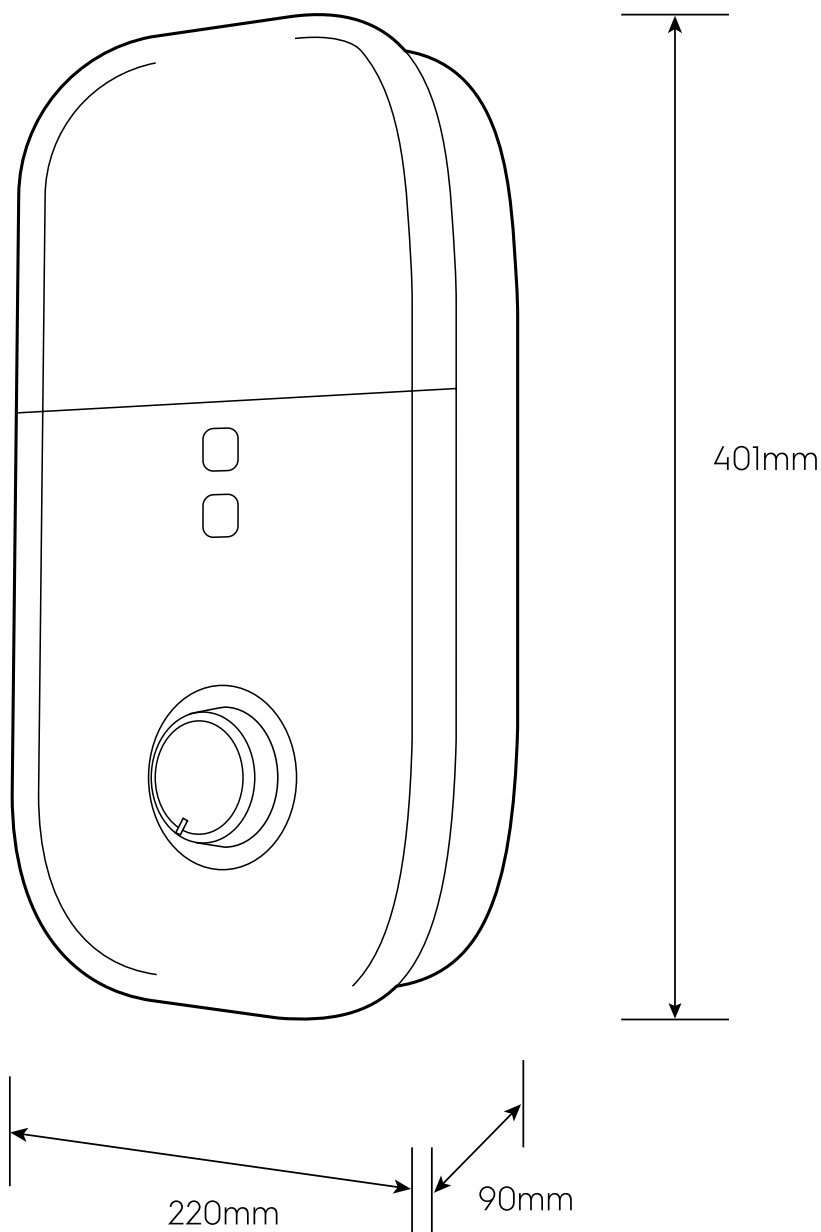

Dimension Guide

Electric Instant Water Heater

Model:
EWE361KA-DWP6

Dimensions			
	width	height	depth
Product (mm)	220	401	90

Please note! Dimensions to be used as a guide only. All customers MUST refer to the user manual supplied with the product for detailed installation instructions.
© 2021 Electrolux S.E.A PTE. LTD. E_DIM_EWE361KA-DWP6_Jun21