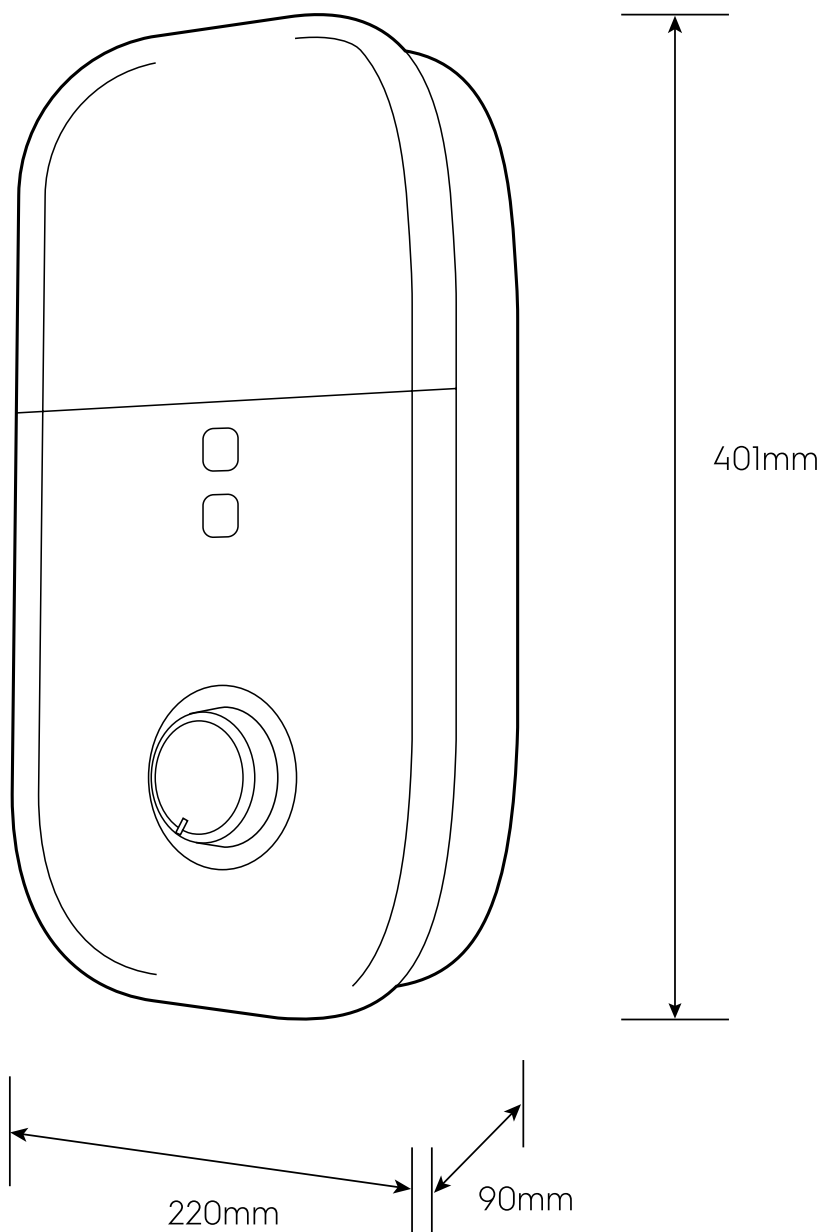

# Dimension Guide

## Electric Instant Water Heater

**Model:**  
EWE361KB-DWB1

Dimensions			
	width	height	depth
Product (mm)	220	401	90

**Please note!** Dimensions to be used as a guide only. All customers MUST refer to the user manual supplied with the product for detailed installation instructions.  
© 2021 Electrolux S.E.A PTE. LTD. E\_DIM\_EWE361KB-DWB1\_Jun21