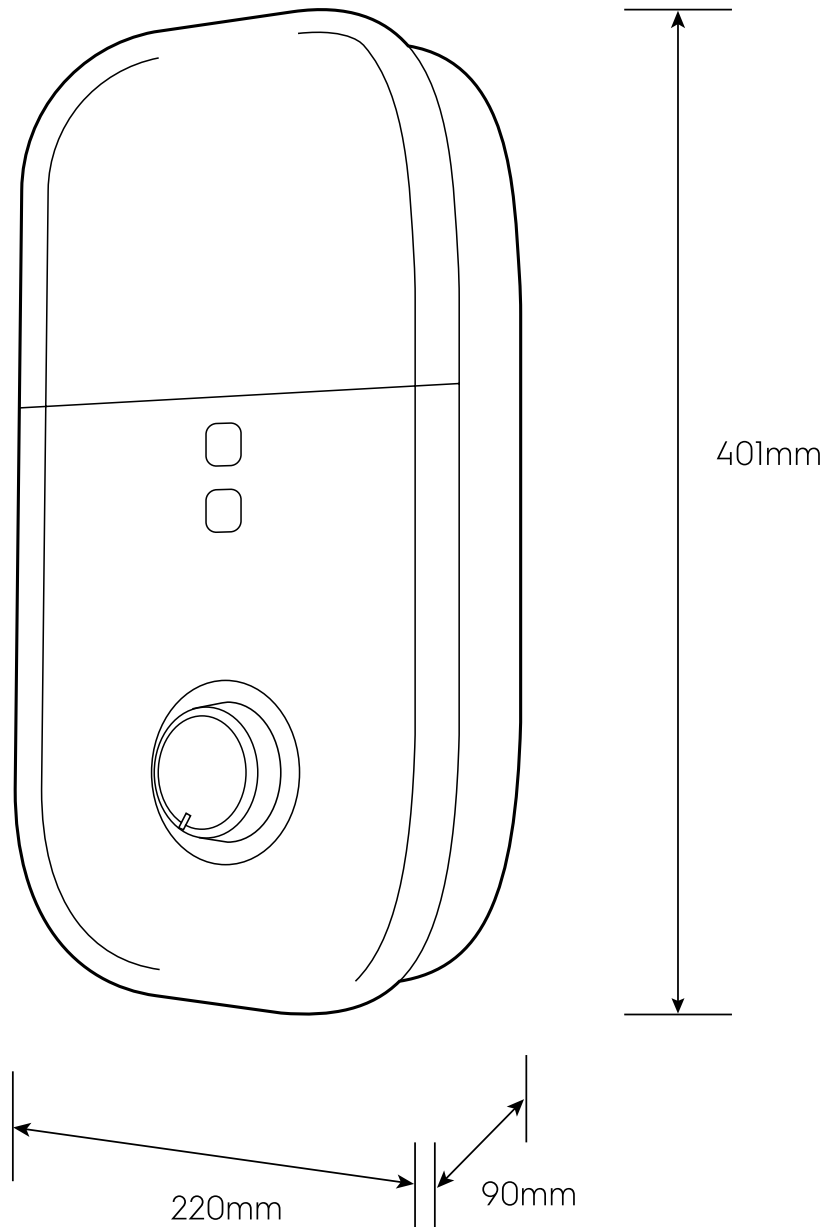

Dimension Guide

Electric Instant Water Heater

Model:
EWE361KX-DWB5

Dimensions			
	width	height	depth
Product (mm)	220	401	90

Please note! Dimensions to be used as a guide only. All customers MUST refer to the user manual supplied with the product for detailed installation instructions.
© 2021 Electrolux S.E.A PTE. LTD. E_DIM_EWE361KX-DWB5_Jun21