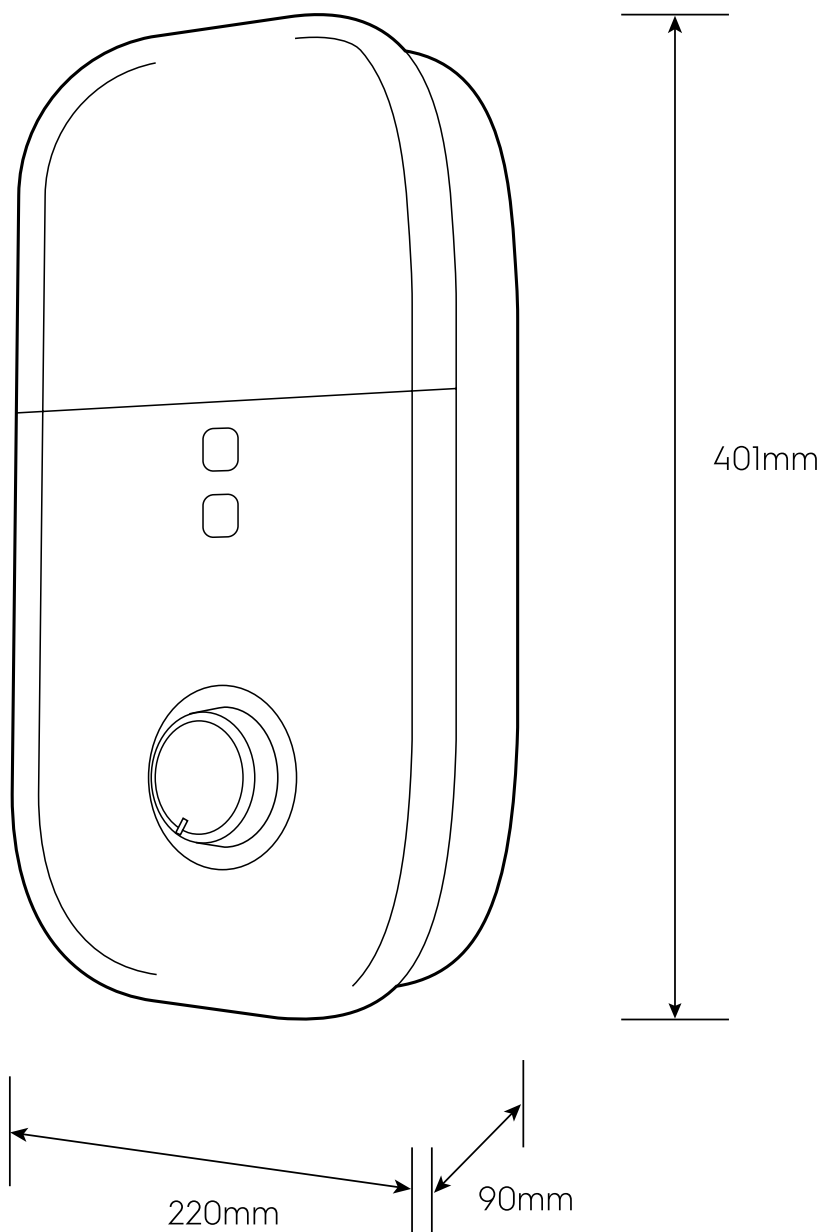

Dimension Guide

Electric Instant Water Heater

Model:
EWE361LA-DAX4

Dimensions			
	width	height	depth
Product (mm)	220	401	90

Please note! Dimensions to be used as a guide only. All customers MUST refer to the user manual supplied with the product for detailed installation instructions.
© 2021 Electrolux S.E.A PTE. LTD. E_DIM_EWE361LA-DAX4_Jun21