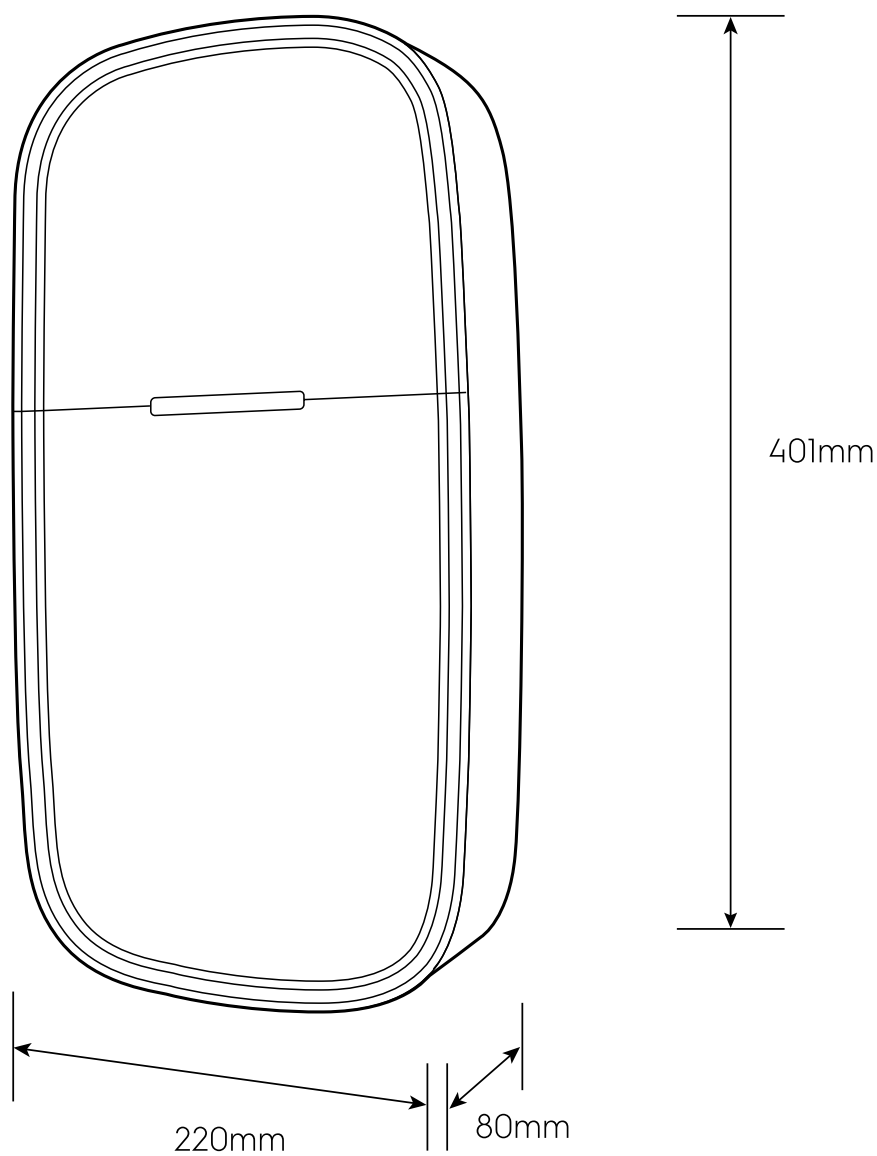

# Dimension Guide

## Electric Instant Water Heater

**Model:**  
EWE361MA-DST1

Dimensions			
	width	height	depth
Product (mm)	220	401	80

**Please note!** Dimensions to be used as a guide only. All customers MUST refer to the user manual supplied with the product for detailed installation instructions.