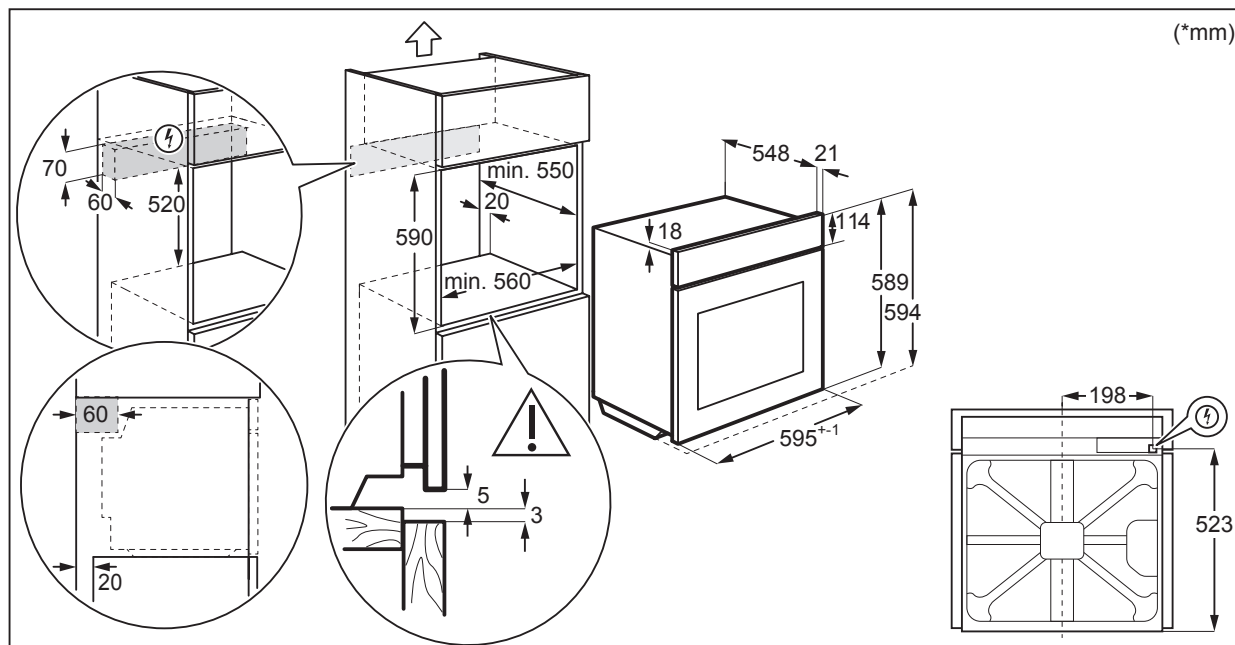

Dimension Guide

Built-in Oven

Model:

RZB2110AAXA

Wall Mount

Underbench

Please note! Dimensions to be used as a guide only. All customers MUST refer to the user manual supplied with the product for detailed installation instructions.