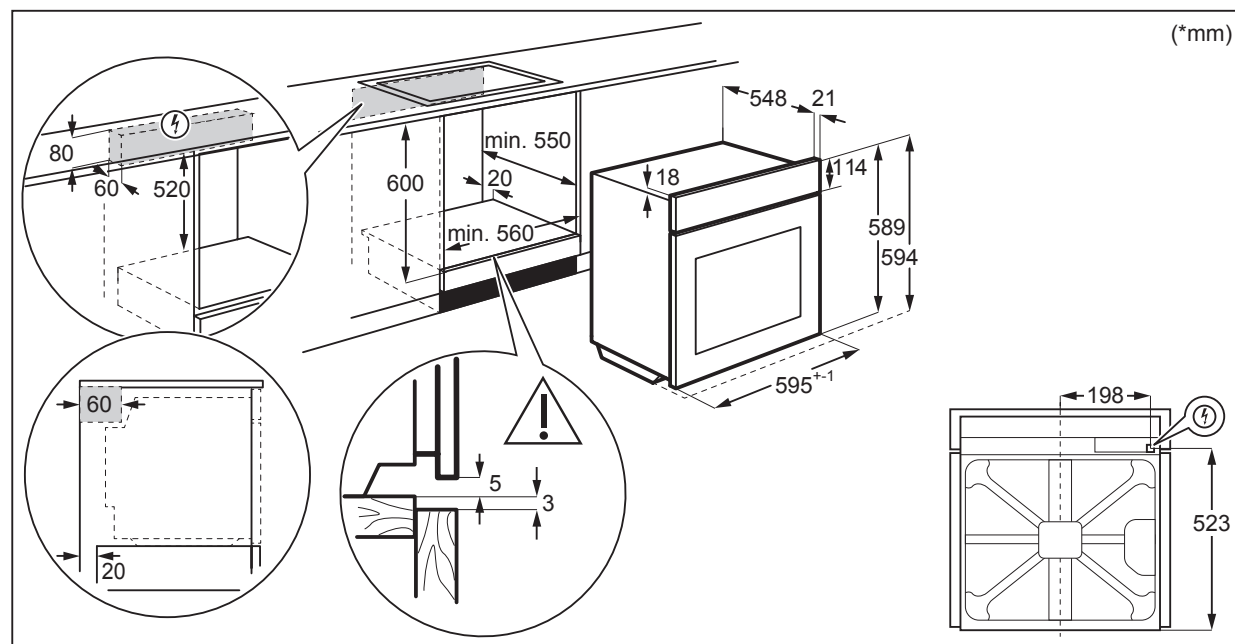

Dimension Guide

Built-in Oven

Model:

RZB2110AAXA

Wall Mount

Underbench

Please note! Dimensions to be used as a guide only. All customers MUST refer to the user manual supplied with the product for detailed installation instructions.