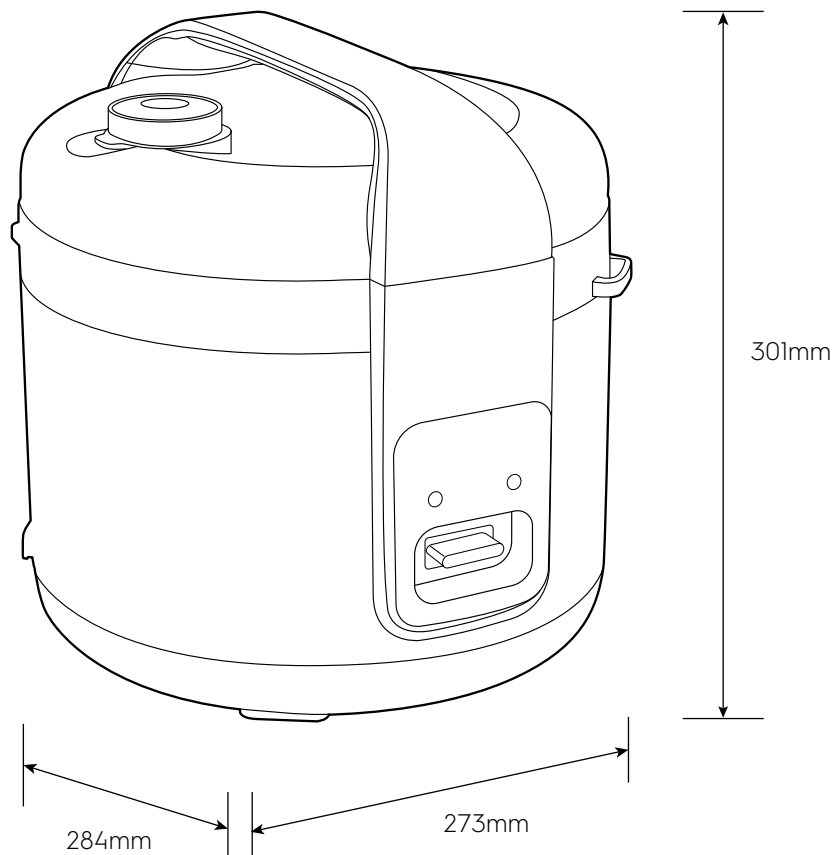

# Dimension Guide

## Rice Cooker

**Model:**  
E4RC1-350B

Dimensions			
	width	height	depth
Product (mm)	273	301	284

**Please note!** Dimensions to be used as a guide only. All customers MUST refer to the user manual supplied with the product for detailed installation instructions.