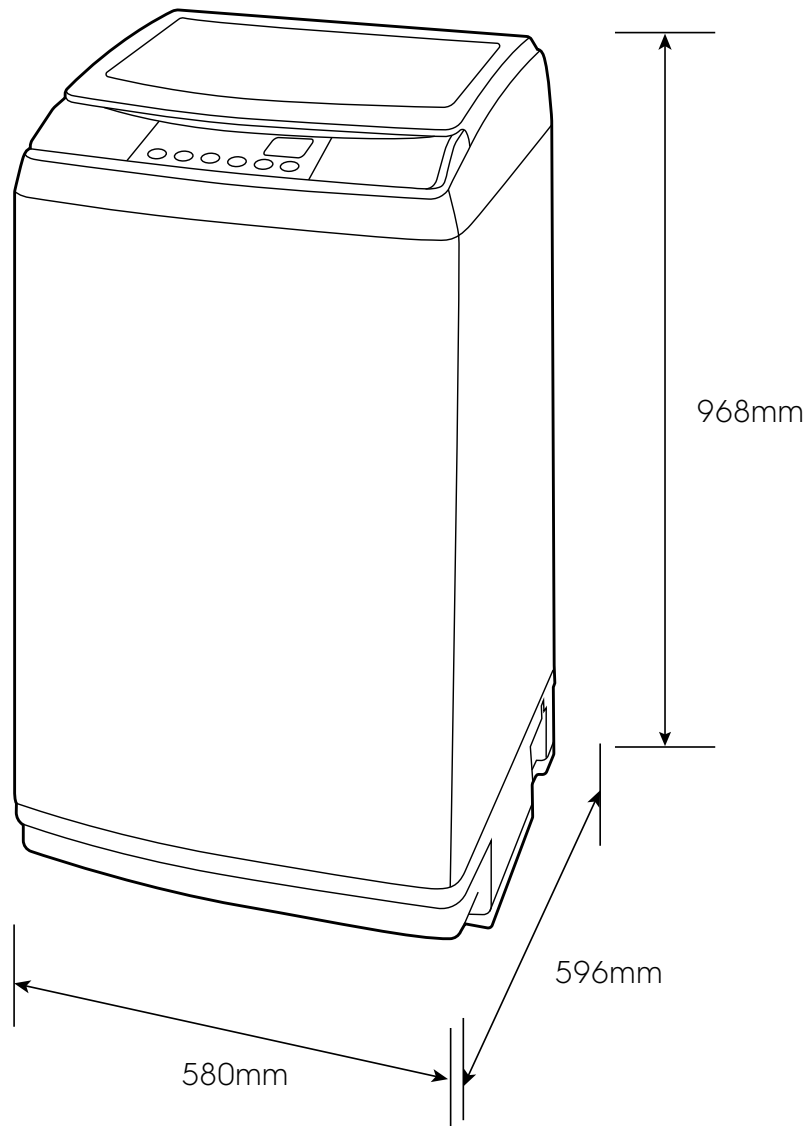

# Dimension Guide

## Top Load Washer

**Model:**  
EWT0H88M1SB

Dimensions			
	width	height	depth
Product (mm)	580	968	596

**Please note!** Dimensions to be used as a guide only. All customers MUST refer to the user manual supplied with the product for detailed installation instructions.