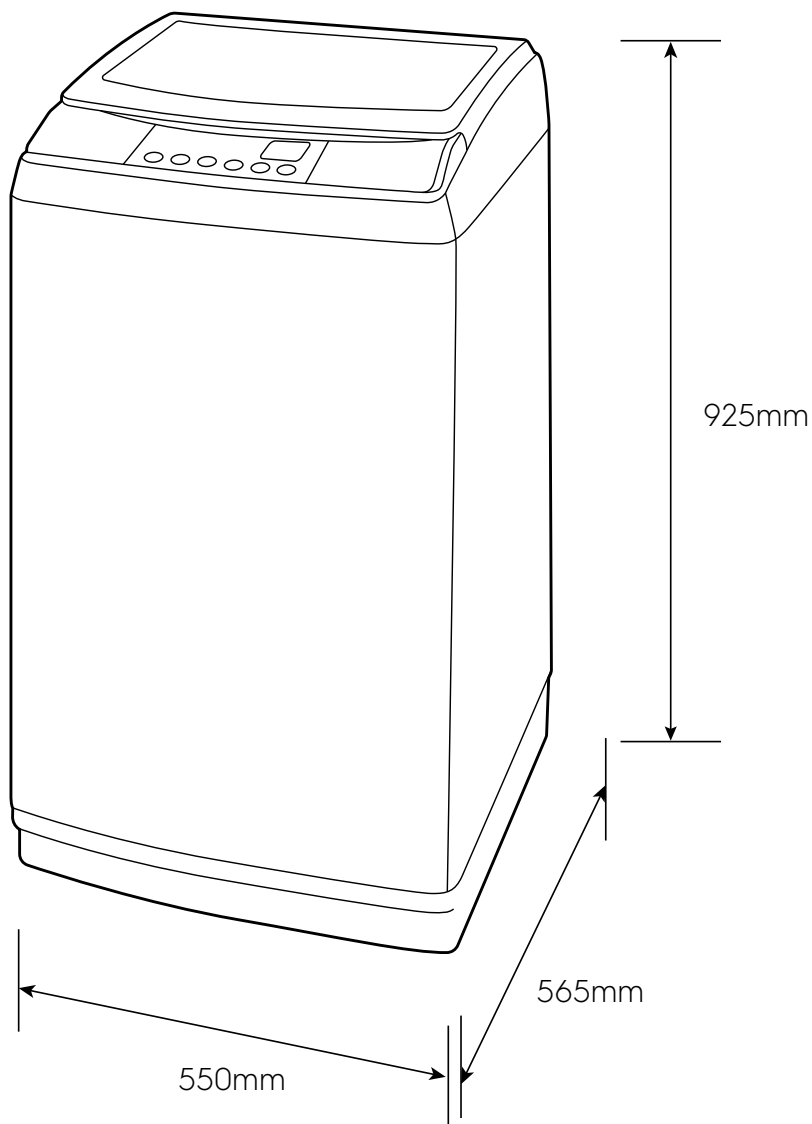

Dimension Guide

Top Load Washer

Model:
EWT8588HIWB

Dimensions			
	width	height	depth
Product (mm)	550	925	565

Please note! Dimensions to be used as a guide only. All customers MUST refer to the user manual supplied with the product for detailed installation instructions.