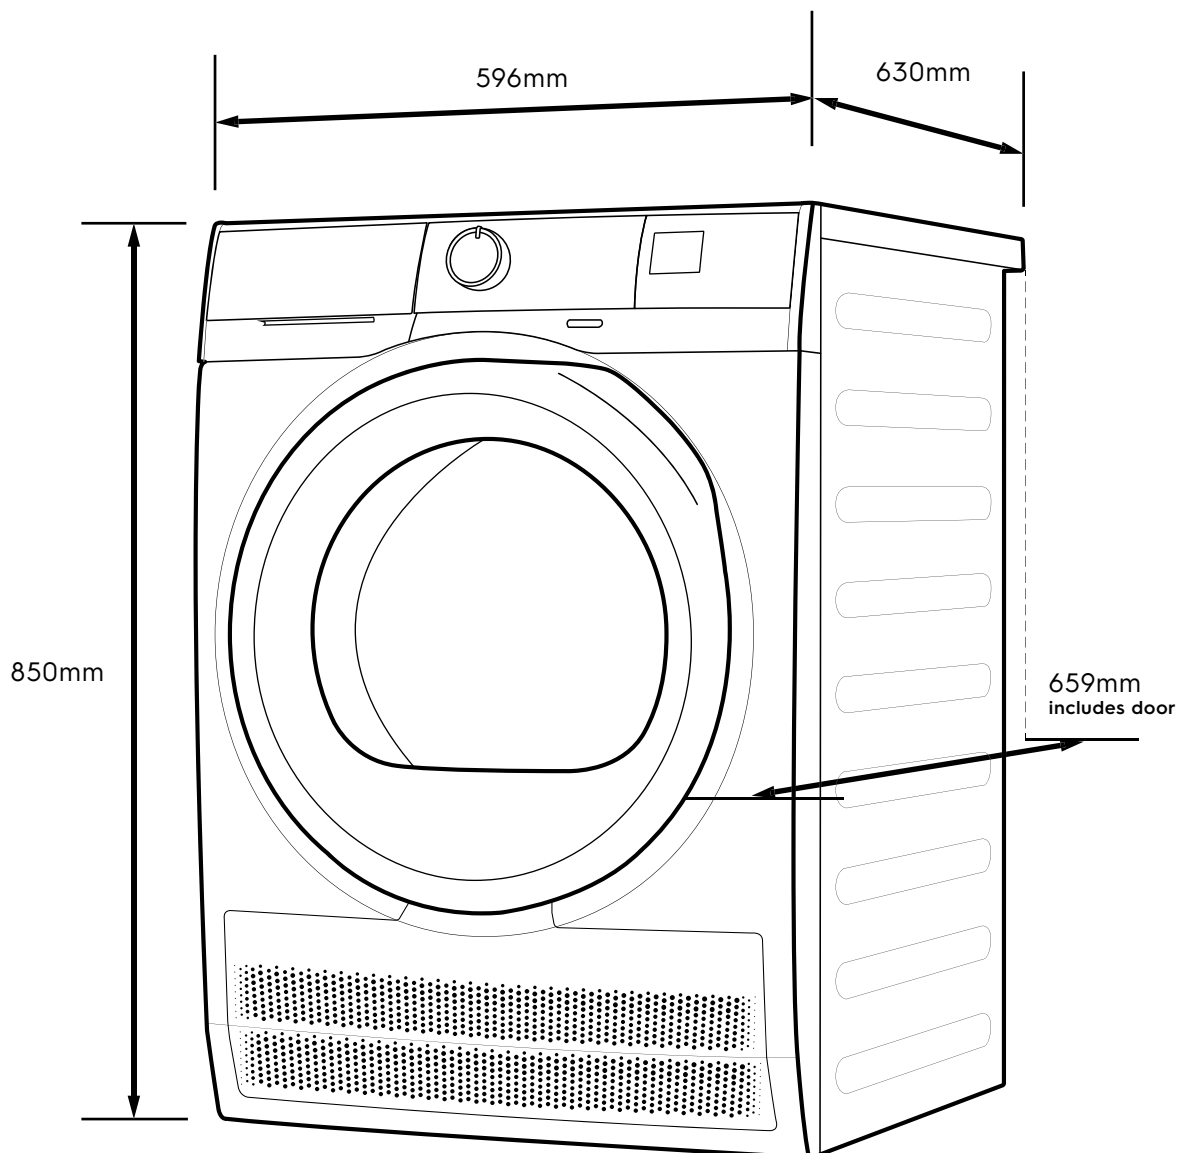

Dimension Guide

Condenser Dryer

Model:
EDC804CEWA

Dimensions				
	width	depth	height	max depth
Product (mm)	596	630	850	659

Please note! Dimensions to be used as a guide only. All customers MUST refer to the user manual supplied with the product for detailed installation instructions.
© 2022 Electrolux S.E.A PTE. LTD. E_DIM_EDC804CEWA_May22