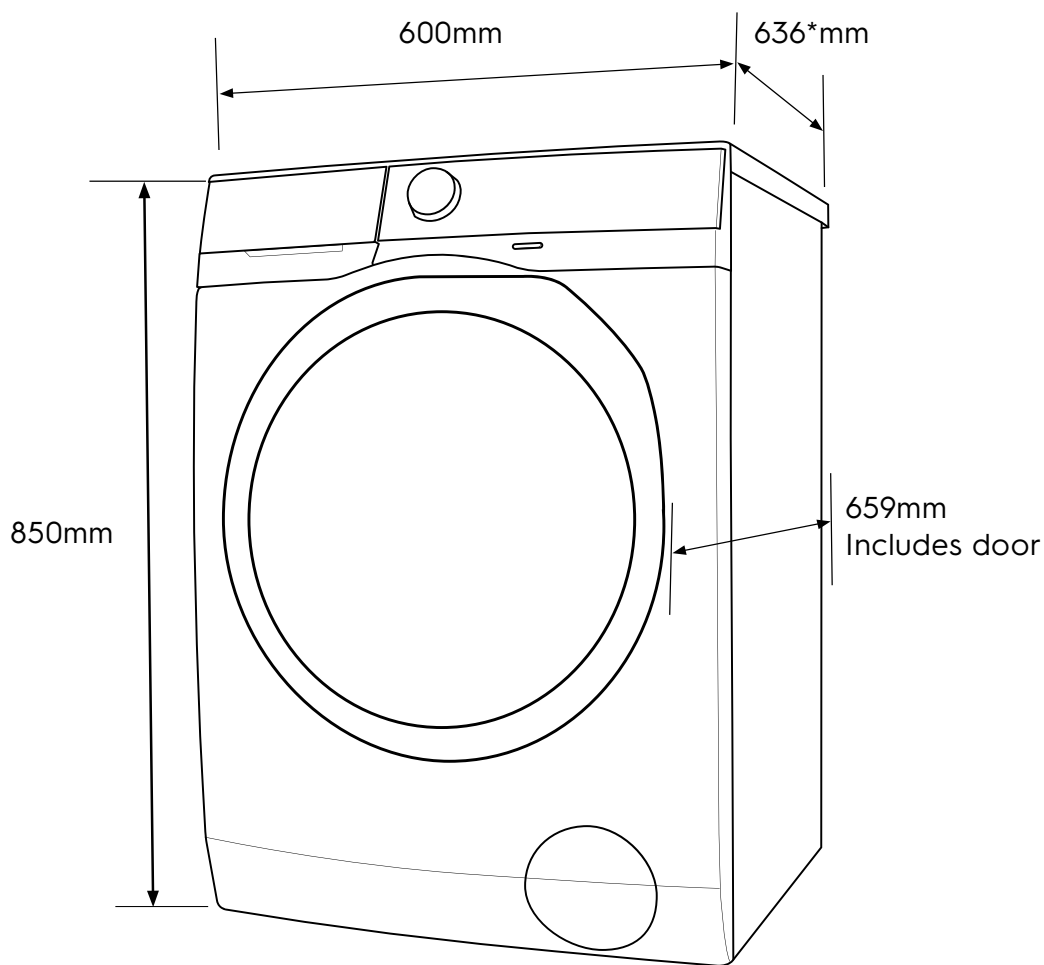

Dimension Guide

Front Load Washer

Model:

EWF1024P5WB

*Add 20mm for the hose protrusion at the back.

Please note! Dimensions to be used as a guide only. All customers MUST refer to the user manual supplied with the product for detailed installation instructions.

© 2021 Electrolux S.E.A PTE. LTD. E_DIM_EWF1024P5WB_Jun21