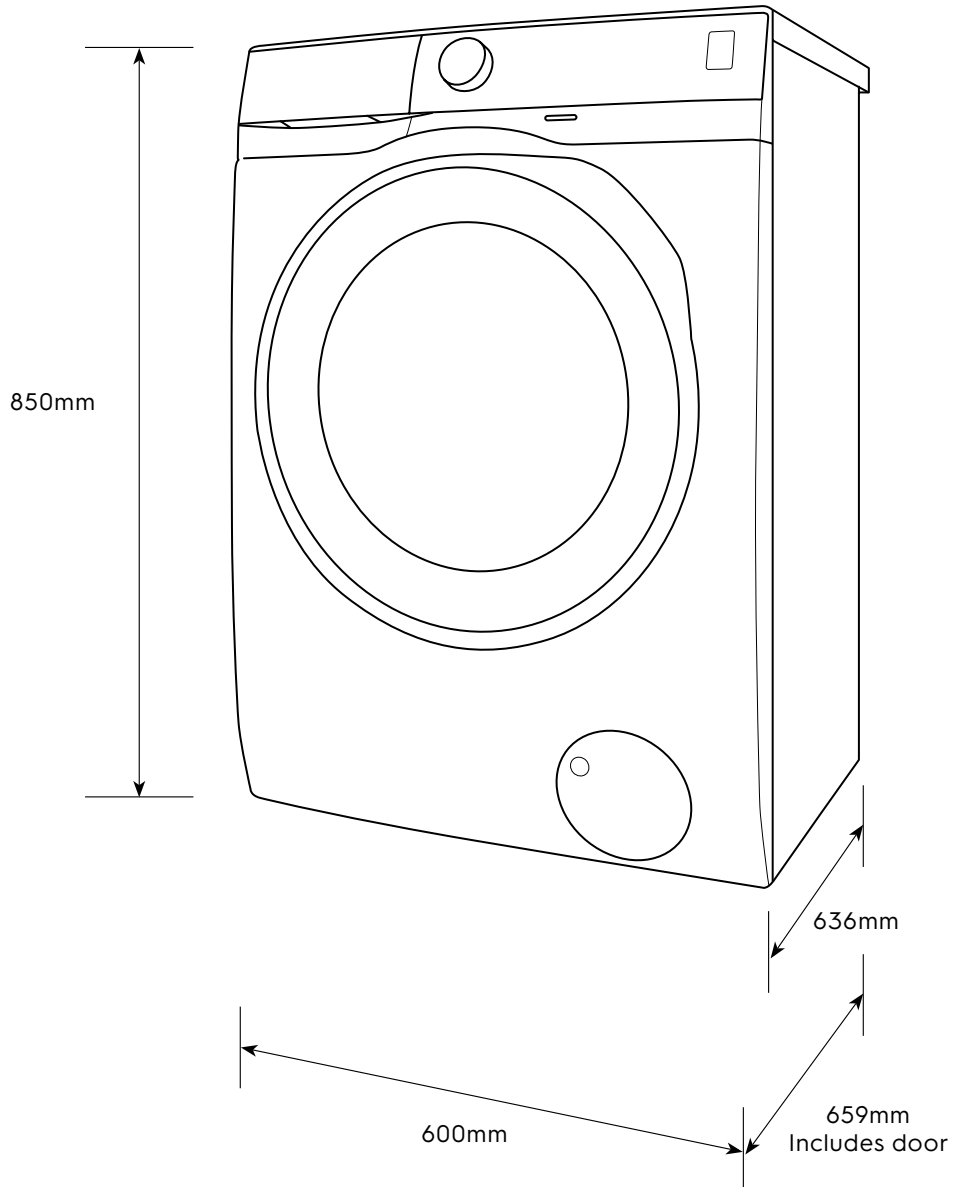

# Dimension Guide

## Front Load Washer

**Model:**  
EWF1141R9WB

### Dimensions

	width	height	depth	max depth
Product (mm)	600	850	636	659

**Please note!** Dimensions to be used as a guide only. All customers MUST refer to the user manual supplied with the product for detailed installation instructions.