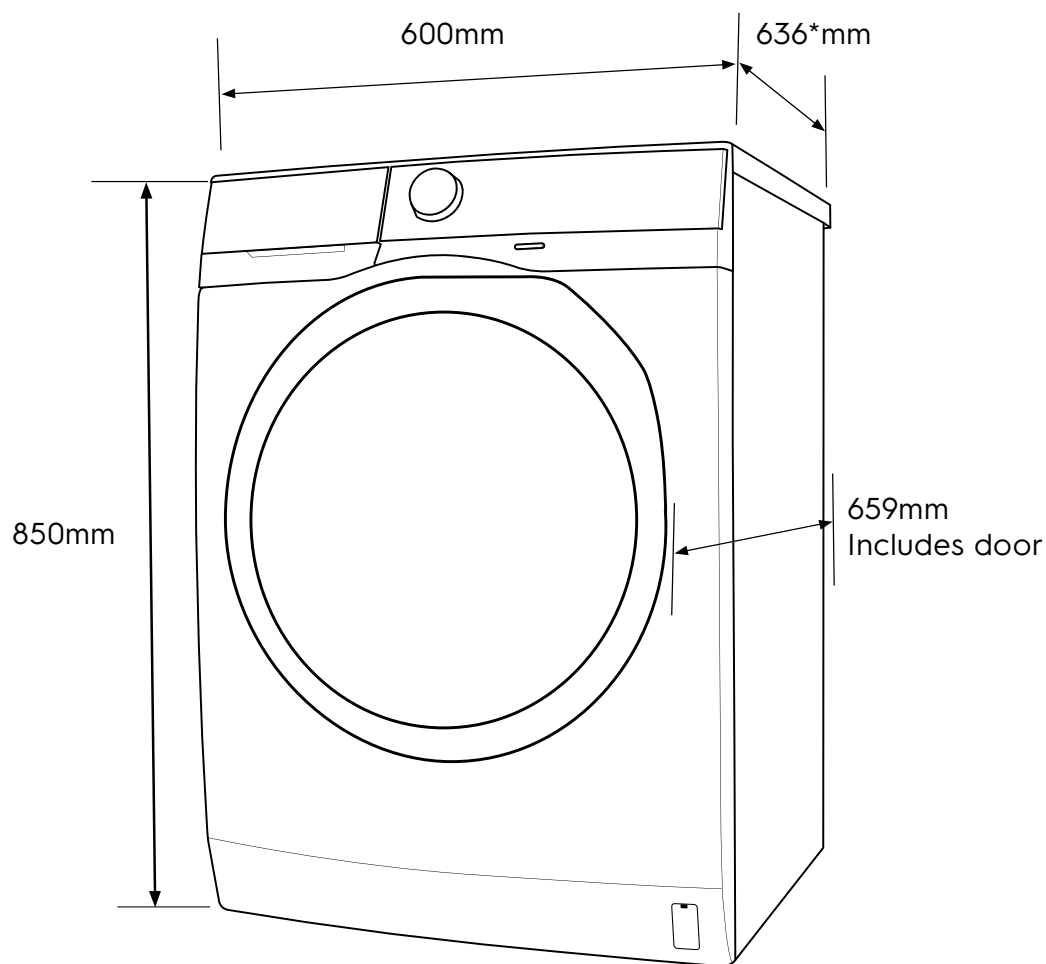

Dimension Guide

Front Load Washer

Model:
EWF9024D3WB

Dimensions			
	width	height	depth
Product (mm)	600	850	636

*Add 20mm for the hose protrusion at the back.

Please note! Dimensions to be used as a guide only. All customers MUST refer to the user manual supplied with the product for detailed installation instructions.