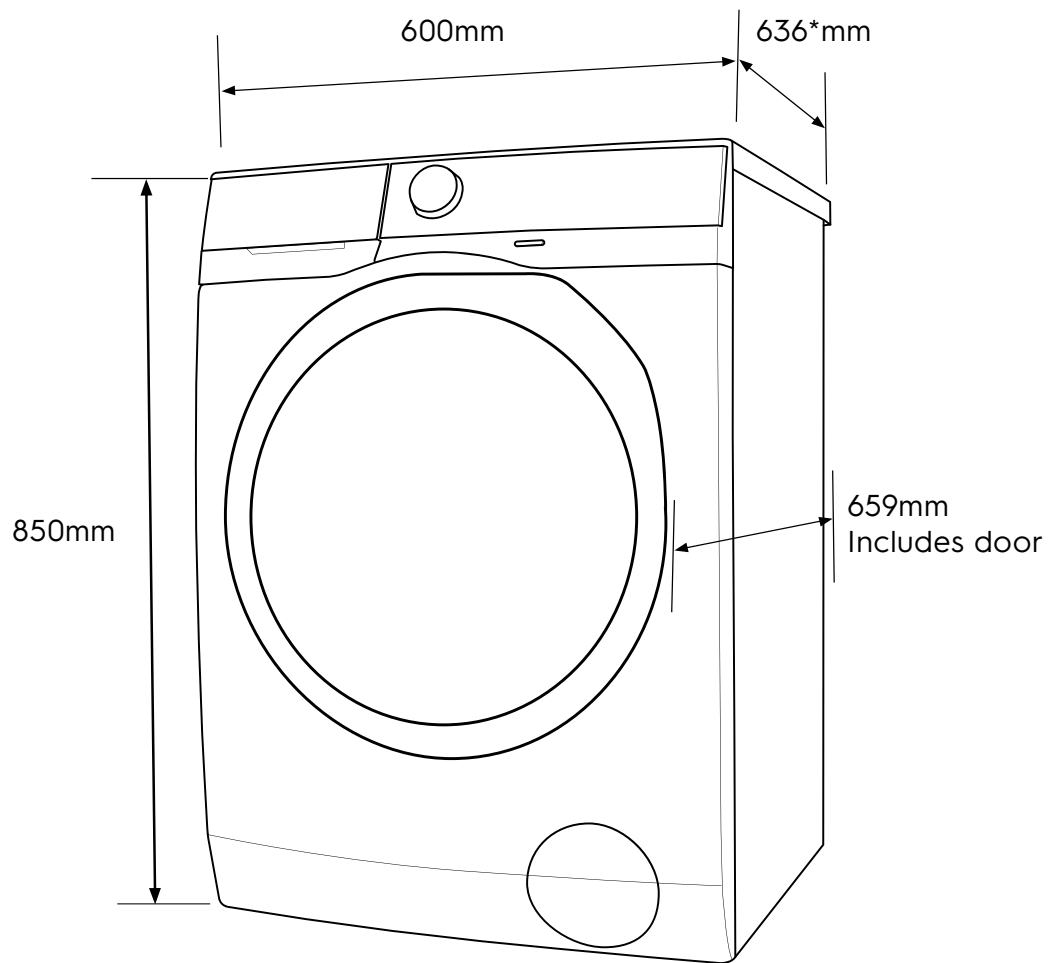

Dimension Guide

Front Load Washer

Model:
EWF9042Q7WB

Dimensions			
	width	height	depth
Product (mm)	600	850	636

*Add 20mm for the hose protrusion at the back.

Please note! Dimensions to be used as a guide only. All customers MUST refer to the user manual supplied with the product for detailed installation instructions.
© 2021 Electrolux S.E.A PTE. LTD. E_DIM_EWF9042Q7WB_Jun21