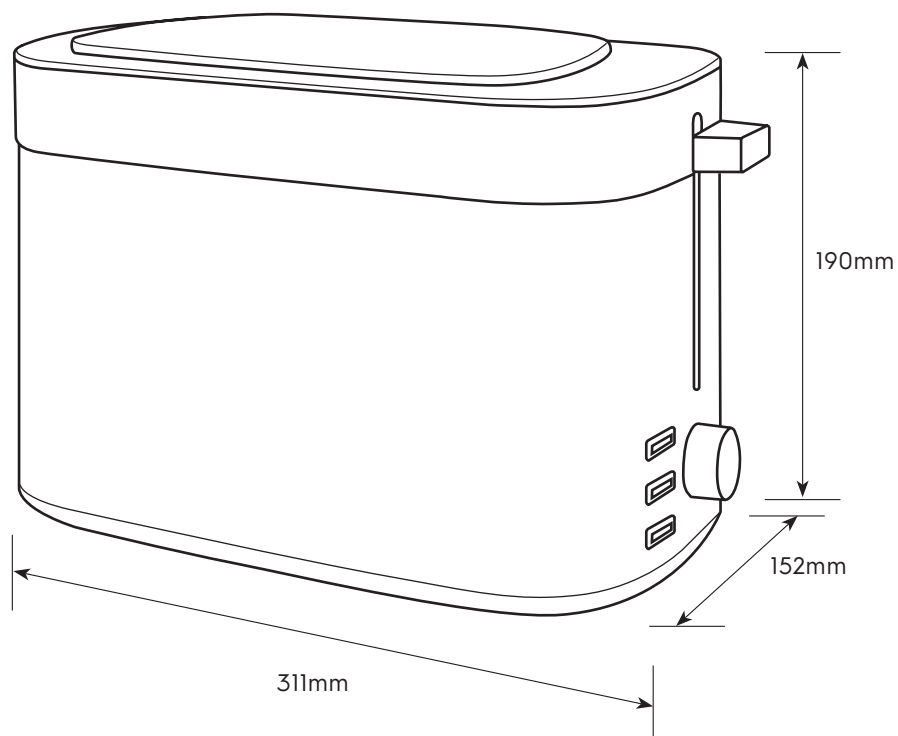

Dimension Guide

Toaster

Model:
E2TS1-100W

Dimensions

	width	height	depth
Product (mm)	311	190	152

Please note! Dimensions to be used as a guide only. All customers MUST refer to the user manual supplied with the product for detailed installation instructions.