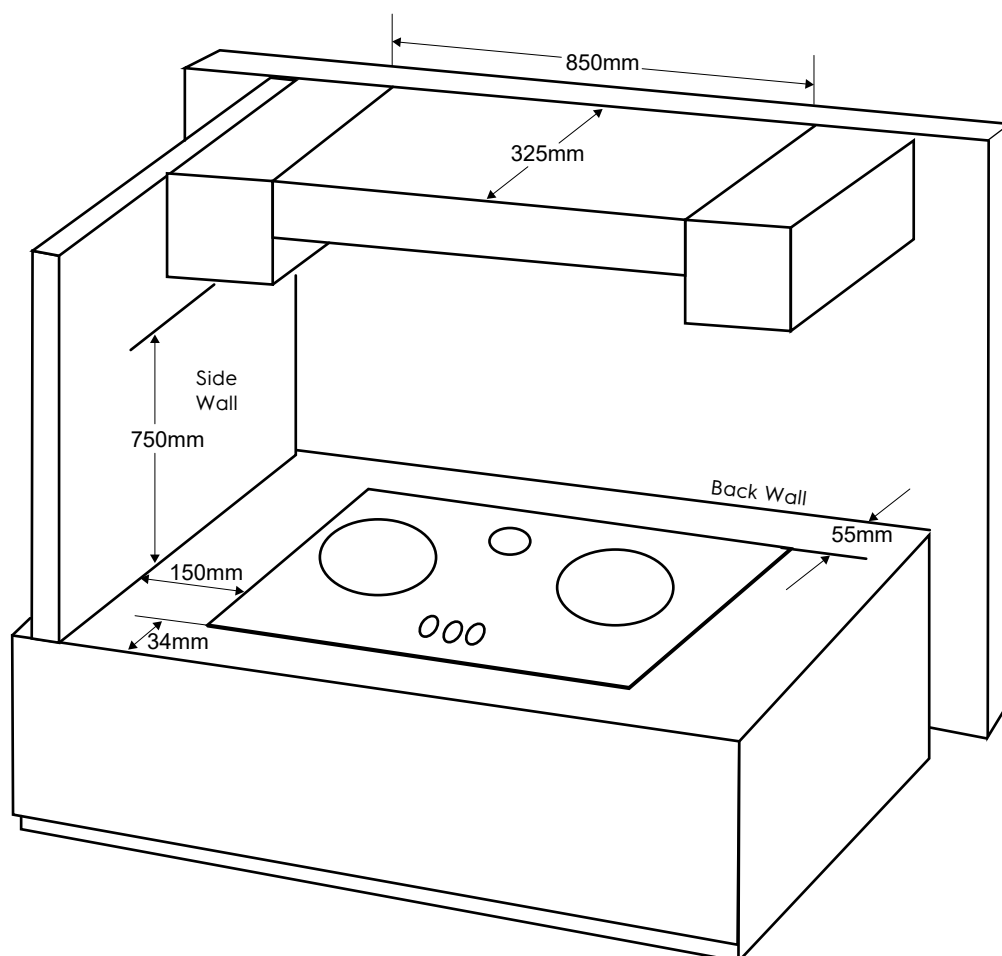

Dimension Guide

Gas Cooktop

Model:

EHG9251BC

Cut-Out Dimension Range

Width (700 -865) x Depth (405-480) R50

IMPORTANT

This is a guide of product dimensions only. For complete installation instructions, refer to the manual provided with product.