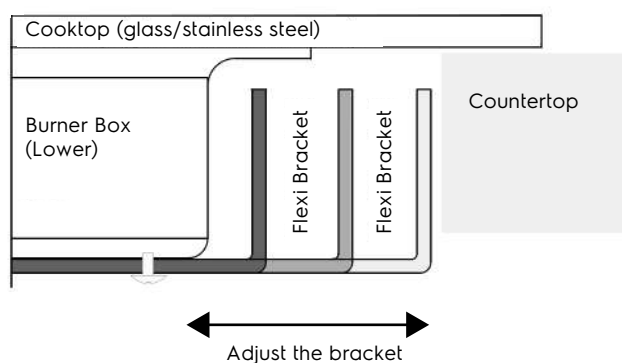

Dimension Guide

Gas Cooktop

Model:

EHG9251BC

Cut-Out Dimension Range

Width (700 -865) x Depth (405-480) R50

IMPORTANT

This is a guide of product dimensions only. For complete installation instructions, refer to the manual provided with product.