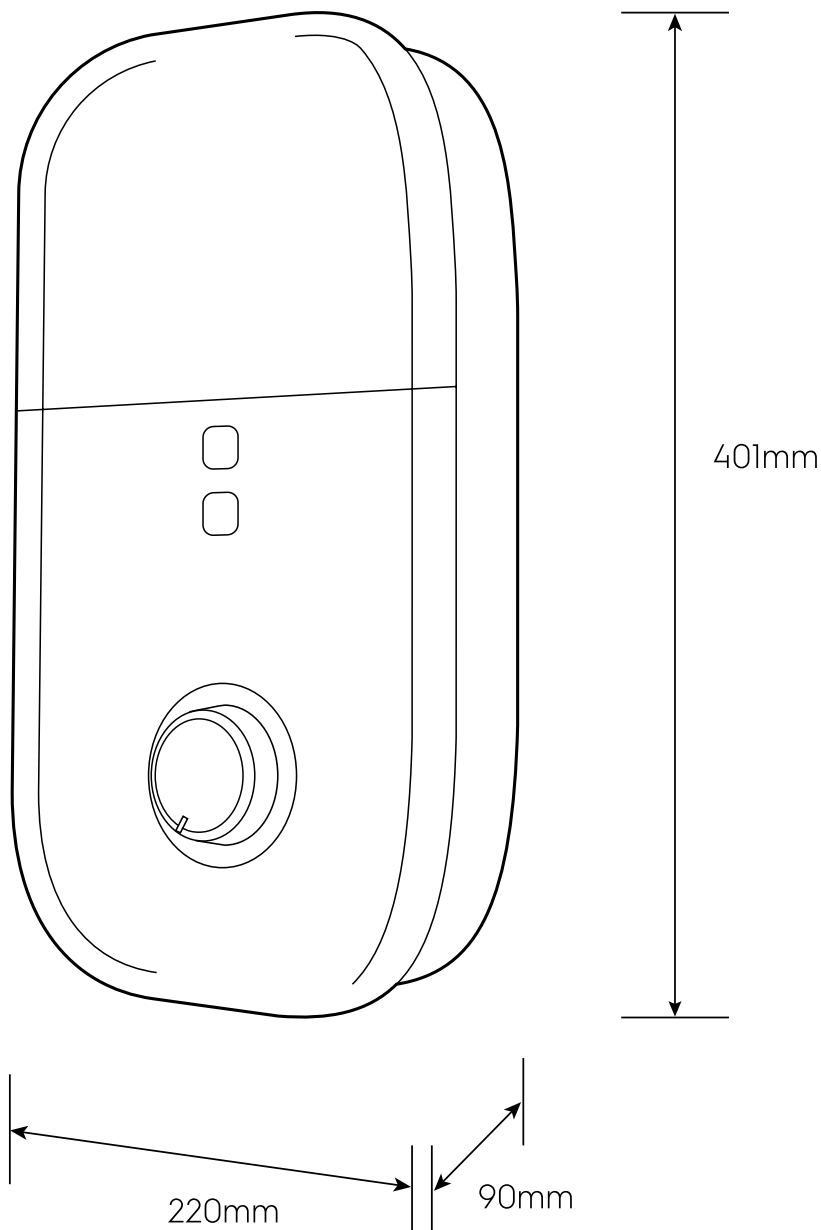

# Dimension Guide

## Electric Instant Water Heater

**Model:**  
EWE361KB-DWG6

Dimensions			
	width	height	depth
Product (mm)	220	401	90

**Please note!** Dimensions to be used as a guide only. All customers MUST refer to the user manual supplied with the product for detailed installation instructions.  
© 2021 Electrolux S.E.A PTE. LTD. E\_DIM\_EWE361KB-DWG6\_Jun21