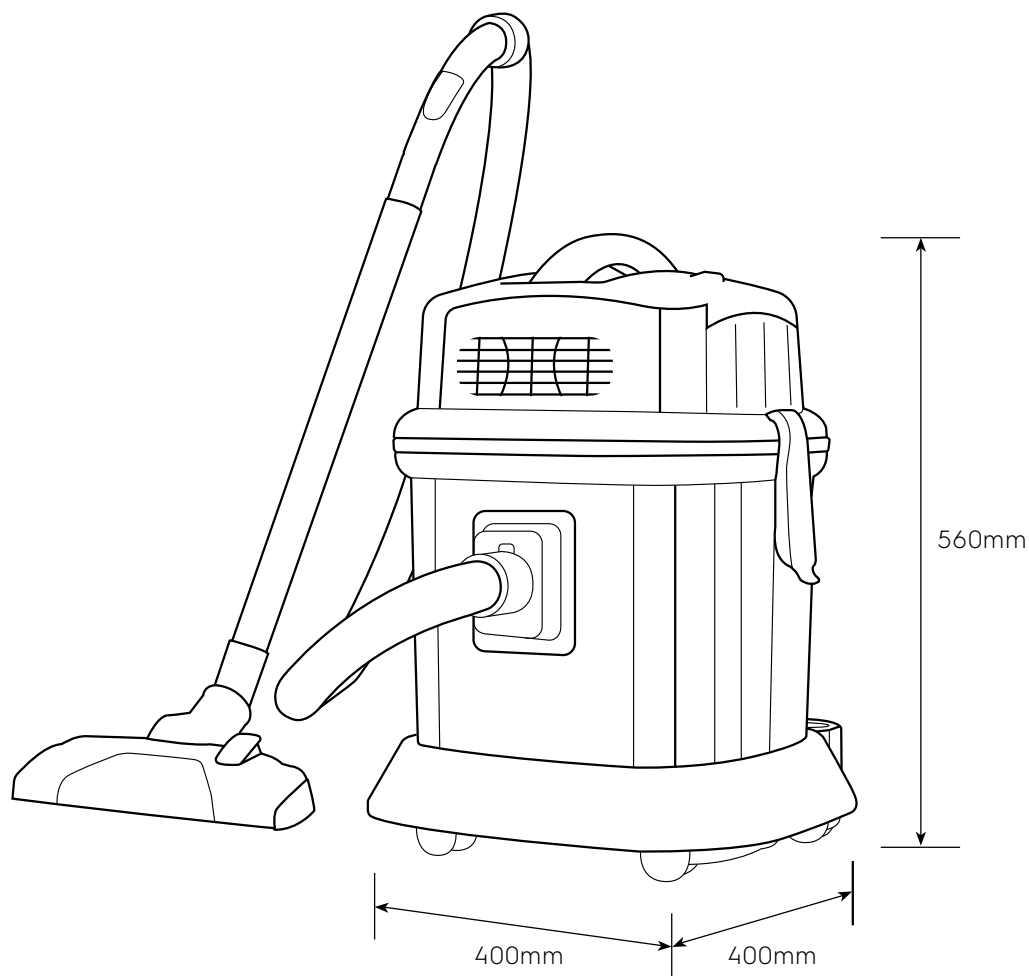

Dimension Guide

Bagged Wet and Dry vacuum cleaner

Model:
Z823

Dimensions			
	width	height	depth
Product (mm)	400	560	400

Please note! Dimensions to be used as a guide only. All customers MUST refer to the user manual supplied with the product for detailed installation instructions.
© 2021 Electrolux S.E.A PTE. LTD. E_DIM_Z823_Jul21