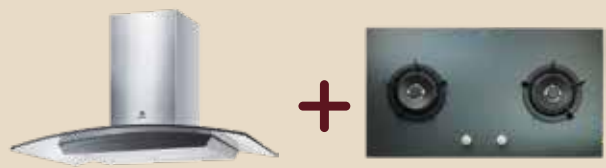

KITCHEN DAYS

MIX & MATCH

Kitchen Combo Deals

SUPER VALUE DEAL 1

EFC936GAR Curved Glass Cooker Hood

- Features:**
- Powerful 1,100m³/hr Maximum Airflow
 - IQ Touch™ with 3 Fan Speeds
 - 5 Layers Grease Filtration
 - LED Light
 - Recirculation or Extraction Operation Mode