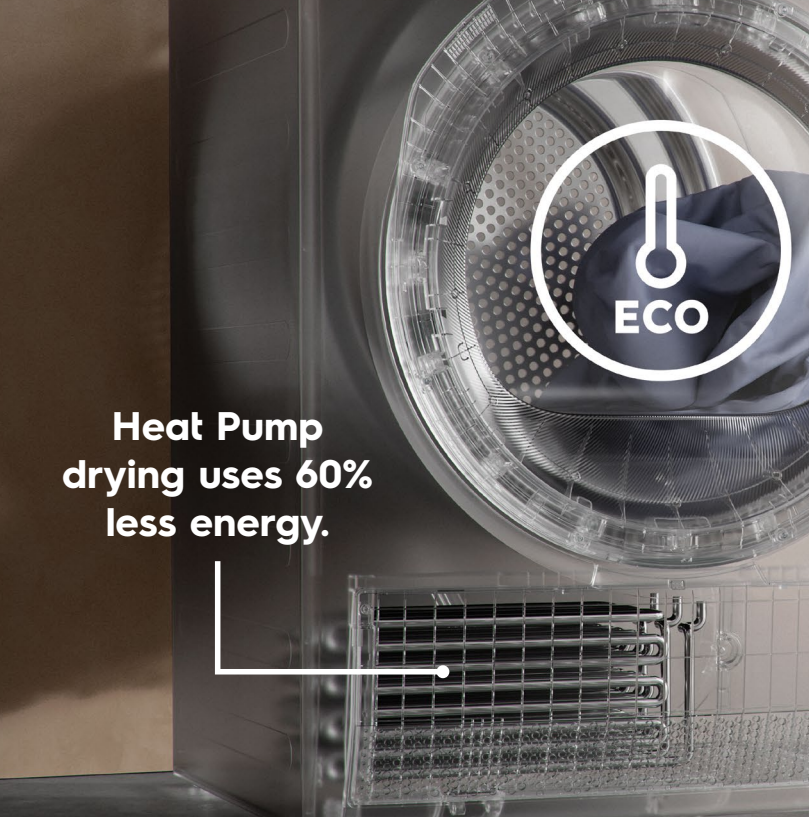

RRP: RM3,679  
**RM3,199**

SAVE RM480

9/6kg (EWW9023P5WC)  
RRP: RM3,249

**RM2,799**

SAVE RM450

Heat Pump drying uses 60% less energy.