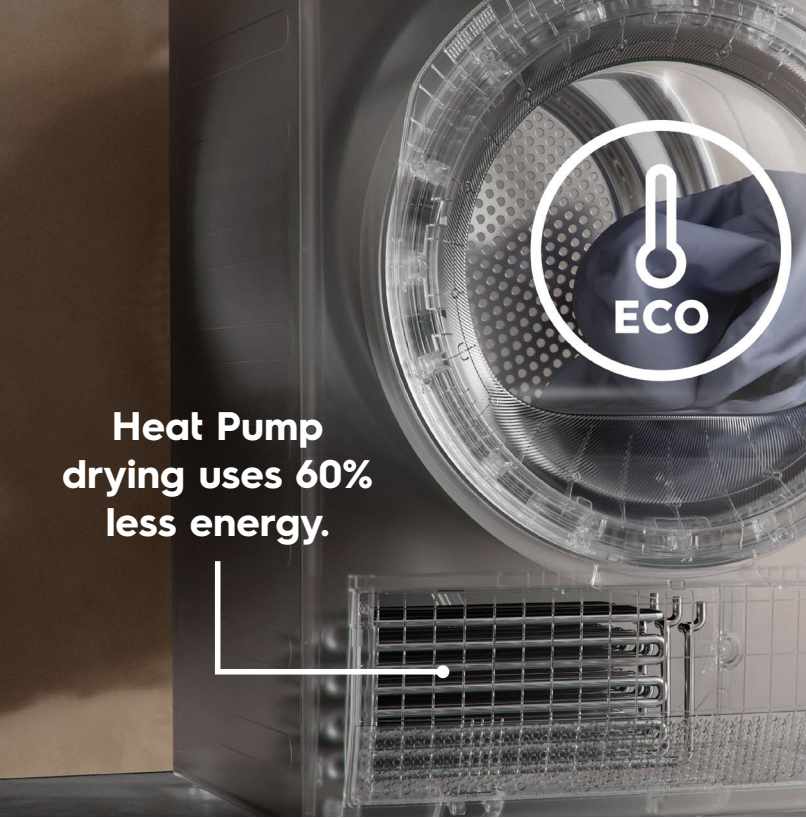

RRP: RM3,679  
**RM3,199**

SAVE RM480

9/6kg (EWW9023P5WC)  
RRP: RM3,249

**RM2,799**

SAVE RM450

Heat Pump drying uses 60% less energy.