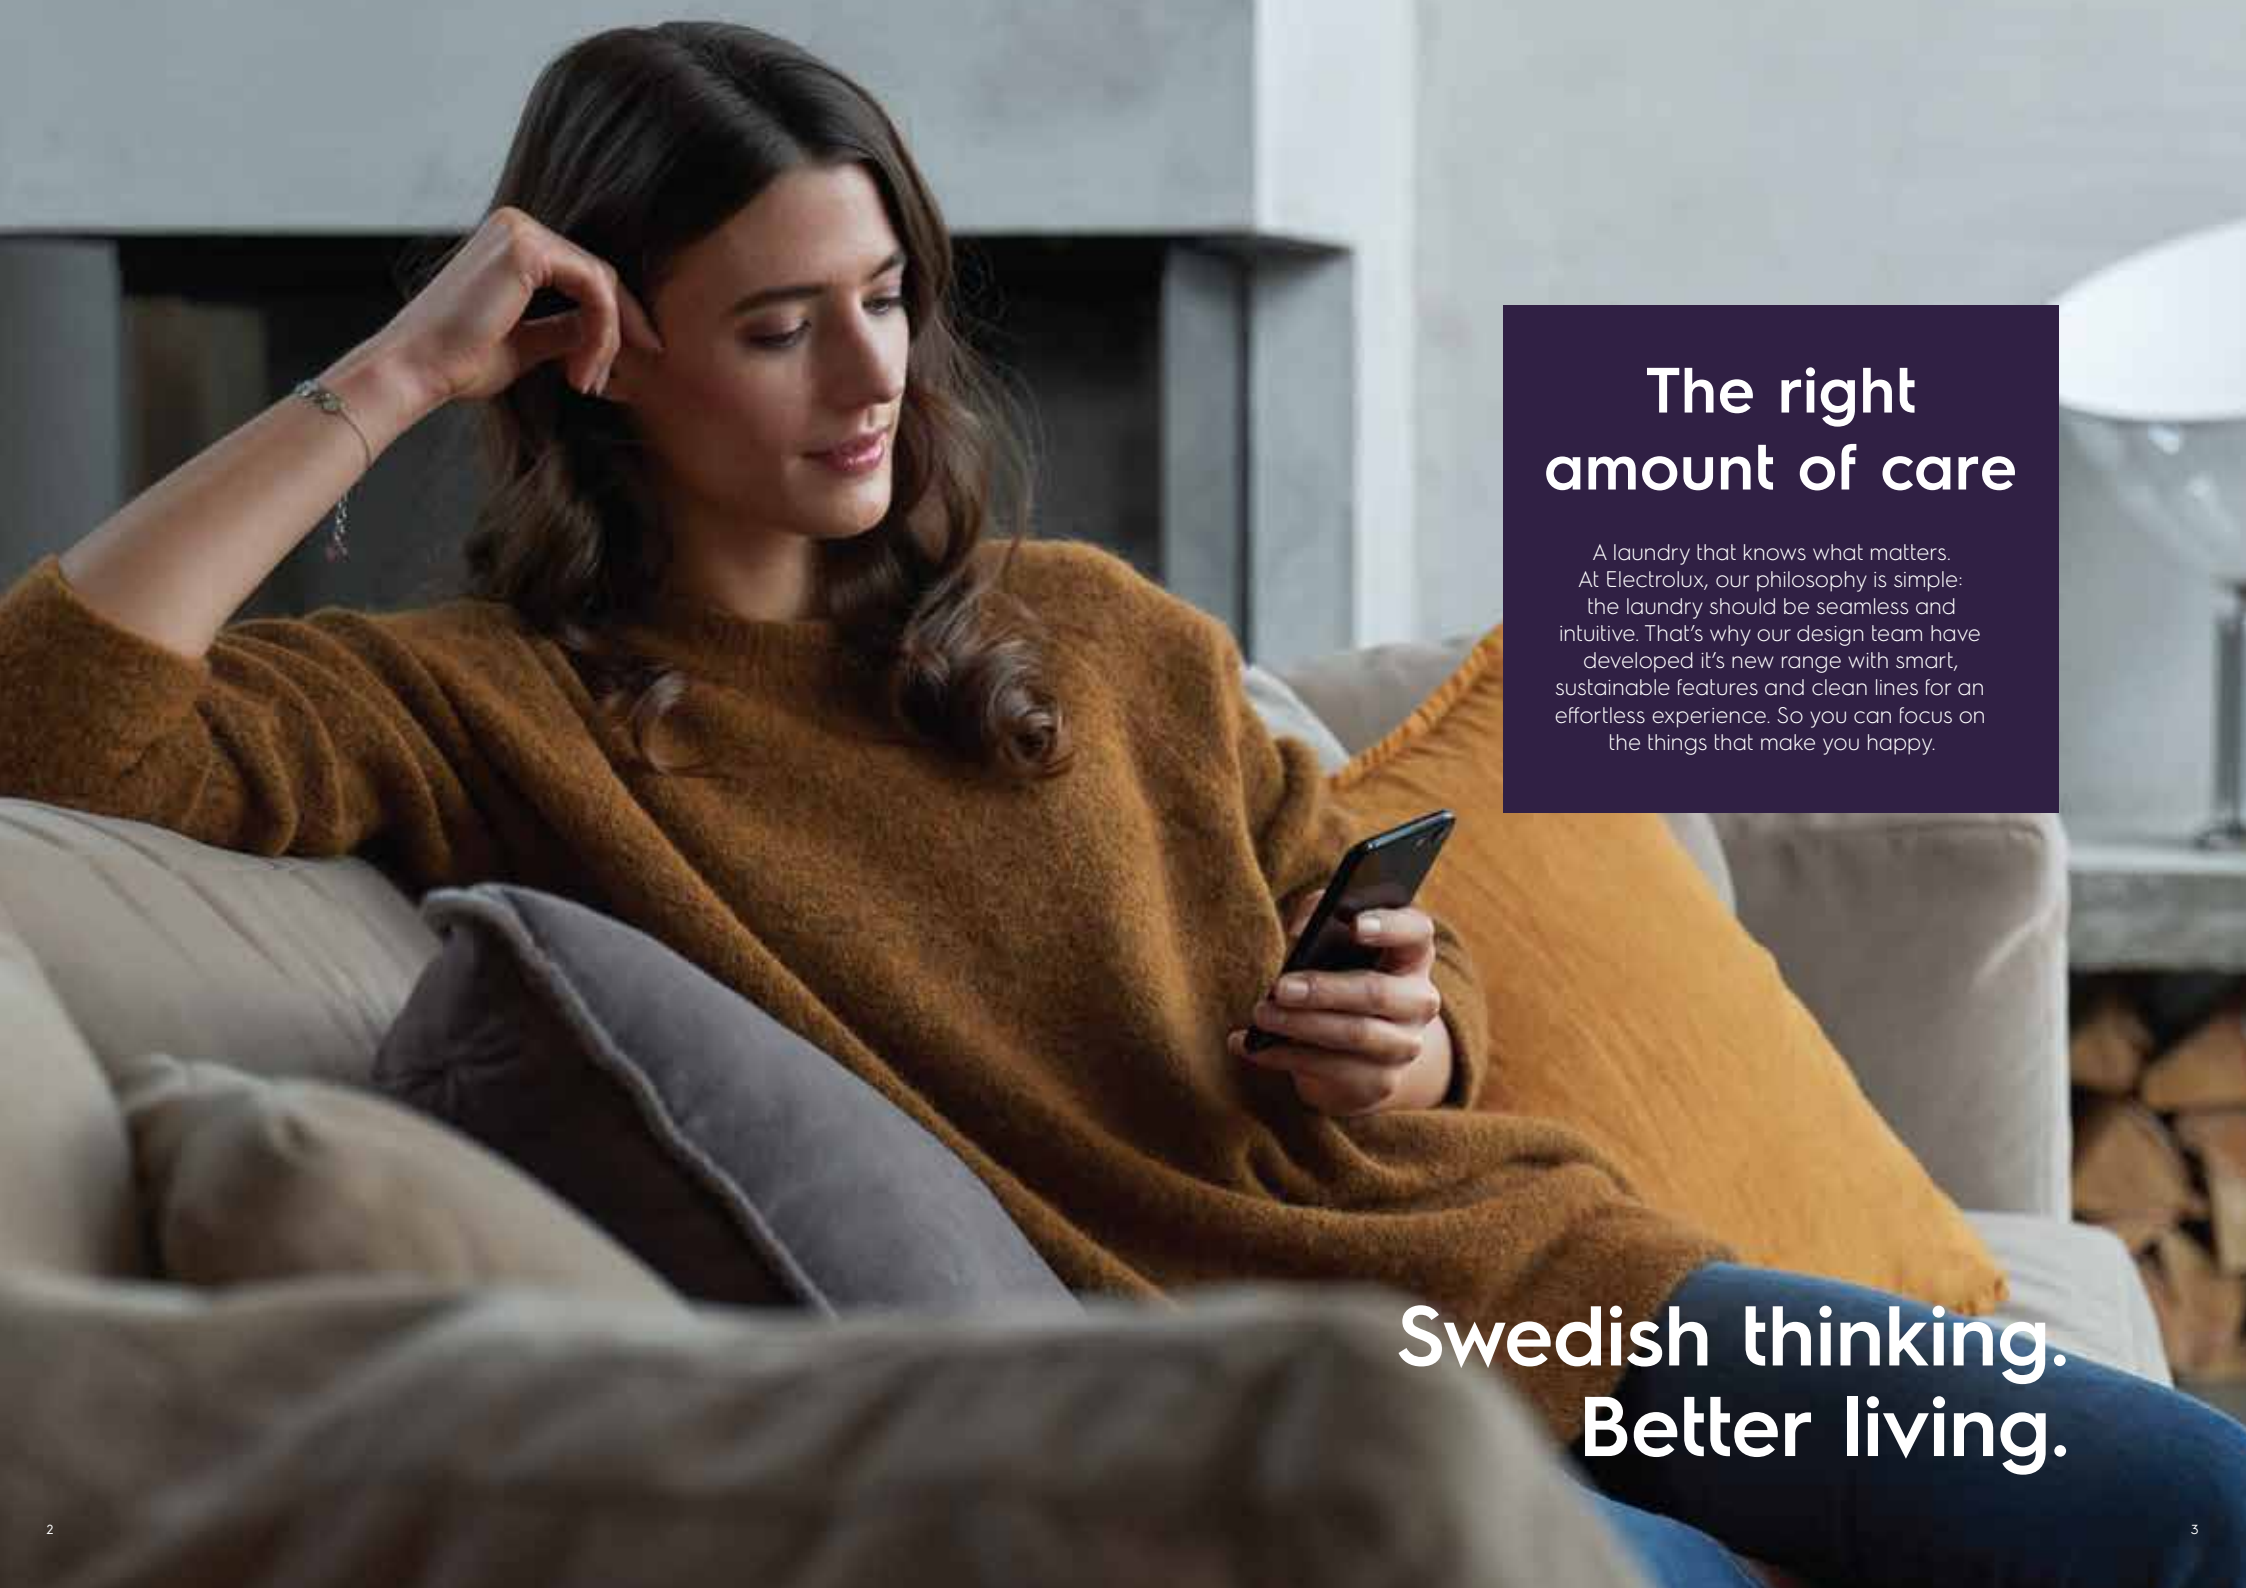

The right amount of care

A laundry that knows what matters. At Electrolux, our philosophy is simple: the laundry should be seamless and intuitive. That's why our design team have developed it's new range with smart, sustainable features and clean lines for an effortless experience. So you can focus on the things that make you happy.

**Swedish thinking.
Better living.**